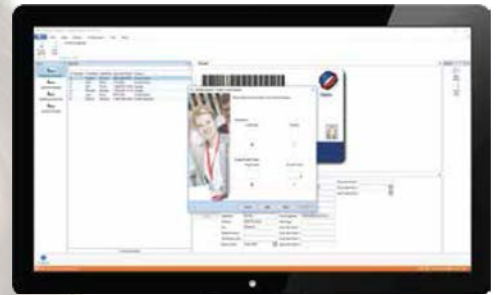

CardExchange PRODUCER

ID Card Production Solutions [®]

Create, Connect, Encode and Produce Cards

Compliment any photo ID system with CardExchange Producer, ID card production software. Easy-to-use wizard for card creation and database setup, card production is up and running in just a few clicks. Advanced card designer provides all the tools needed to create custom cards in minutes.

Key Features

- Standalone or Concurrent Network Licensing
- Share Data Between Users w/Network Licensing
- Central and De-Central Printing Capability
- Activation Does Not Require USB Key
Demo Edition Can Be Activated - No Starting Over!
- Customize Record Fields (Picklist, Required Fields, Date Select, etc.)
- Field Dropdown Picklist with Database Table Lookup
- No Mapping Fields to Database(s) = Connect & Go!
- Advanced Design Features in Card Designer
- User Guided Setup Wizards for Cards, MIFARE®, Database
- Editable Preloaded Card Samples
- Auto Fill Record Data with Document Scanner (OCR)
- User Activity Logging with Storage Items
- Each Card Can Have Own Settings (Database, Camera, Printer, etc.)
- Auto Switch Card Layout Based on Field Value
- Store Template/Image from ID or Fingerprint Scanner
- Customize Application Layout, Move Windows Around
- Prompt Value Before Printing Option
- Each Card Template can Push/Pull Data to Multiple Databases
- Automatic Printing and Set Printing Requirements
- Create Database Connect to Internal View/Query
- Multiple Records on One Template - Snap Cards
- User Profile Login w/Permissions - Control What Every User Can Do!
- Contactless Encoding, Mag Stripe, 1D & 2D Barcodes Support
- Multiple Card Sizes
- Easily Integrate with CardExchange® Visitor Management Software
- Enhanced Printing and Encoding Capabilities
- Print Farm Setup with Print Dispatcher and Print Server Editions
- Print to Windows Printers