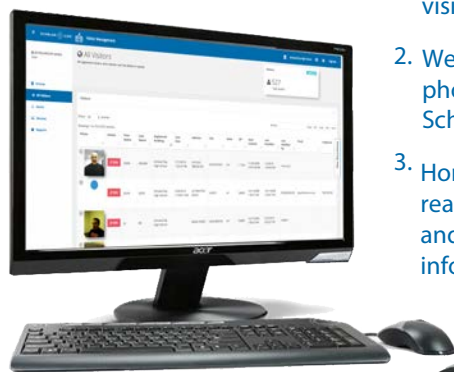

The ScholarChip CloudPlus Visitor Manager application extends the same level of power and versatility of its enterprise class Visitor Manager system while cutting back on cost and equipment; perfect for application to locations with small spaces or areas with low traffic. The CloudPlus version is delivered via an advanced Web Appliance architecture without compromising the speed and accuracy that the ScholarChip Visitor Manager System is known for.

Security Services

CloudPlus is a Component of the ScholarChip Cloud and an Integrated School Safety and School Operation Service.

ScholarChip® CloudPlus Visitor Manager

The CloudPlus version immediately checks for registered sex offenders using ScholarChip's highly accurate and current database. In addition, custom alerts can be created for current and new visitors and notifications of incoming visitors can be sent out to staff and school personnel. Pre-approved visitors can be imported into the system at any time. The entire system, including an intuitive dashboard and powerful reporting functionality, is always available from the visitor management portal. The portal supports Single Sign-on (SSO) with the most modern Student Information Systems and other SAML providers (such as Active Directory) for ease of implementation and use.

The CloudPlus version runs on any standard Chrome of Edge browser utilizing the ScholarChip Hardware Interface Service (HIS):

USB Hub included

1. Thermal printers for printing visitor badges and passes
2. Web camera to take visitor photos and store them on the ScholarChip secure cloud
3. Honeywell® imager for rapid readout of all driver licenses and extraction of visitor information