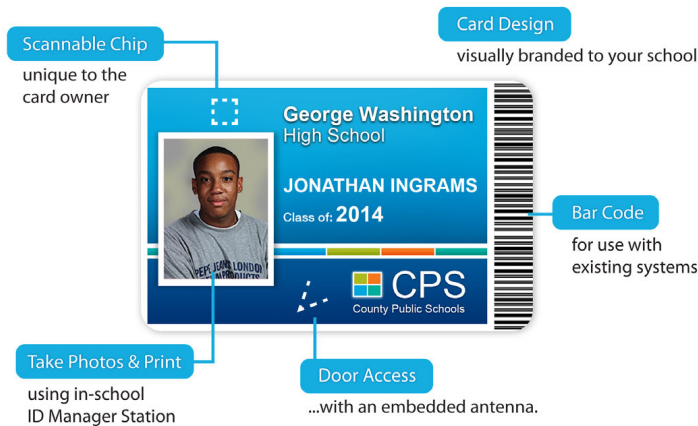

ID Manager Issuing The One Card - Smart ID Cards

ScholarChip is a smart card industry leader. Our One Card is the only true one card system available to K-12. Issuing our card to both students and staff is just the beginning of securing your campus. It automates multi-point attendance with safety and school operations. The One Card is the baseline component of our School Safety and Operations System.

Attendance Services

ID Manager is a component of the ScholarChip Cloud.
An Integrated School Safety and School Operation Service.

ScholarChip® ID Manager

Issuing The One Card

Card issuance is a unique combination of in-school hardware and cloud computing. In schools, our high volume card issuance stations take photos, issue smart IDs, search card holder records and manage batch printing. This is complemented from the cloud, with anywhere - anytime web-based photography and print capability. Hands down, we provide the easiest, fastest and most secure way to issue smart IDs, not only to a single school, but district-wide.

Also available as a mobile, kiosk-mounted station.

Features & Benefits:

Our One Card does many things

Our One Card is not proprietary: it works with our School Safety and Operations System and with other third party smart card services

Our One Card can be issued as a dual factor card: operating as both a proximity and smart card

MIFARE ISO 14443A (13.54 MHz) secure contact-less card

Highly secure, guaranteed Globally Unique ID (GUI)

Only one card is ever active, all previously lost or stolen cards are deactivated