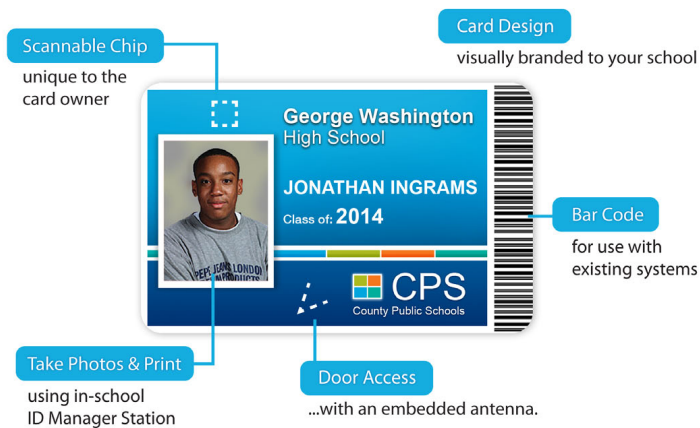

ID Manager Issuing The One Card - Smart ID Cards

ScholarChip is a smart card industry leader. Our One Card is the only true one card system available to K-12. Issuing our card to both students and staff is just the beginning of securing your campus. It automates multi-point attendance with safety and school operations. The One Card is the baseline component of our School Safety and Operations System.

Attendance Services

ID Manager is a component of the ScholarChip Cloud.
An Integrated School Safety and School Operation Service.

ScholarChip® ID Manager

Issuing The One Card

Card issuance is a unique combination of in-school hardware and cloud computing. In schools, our high volume card issuance stations take photos, issue smart IDs, search card holder records and manage batch printing. This is complemented from the cloud, with anywhere - anytime web-based photography and print capability. Hands down, we provide the easiest, fastest and most secure way to issue smart IDs, not only to a single school, but district-wide.

Features & Benefits:

Our One Card does many things

Our One Card is not proprietary: it works with our School Safety and Operations System and with other third party smart card services

Our One Card can be issued as a dual factor card: operating as both a proximity and smart card

MIFARE ISO 14443A (13.54 MHz) secure contact-less card

Highly secure, guaranteed Globally Unique ID (GUI)

Only one card is ever active, all previously lost or stolen cards are deactivated

Standard CR-80, credit card sized