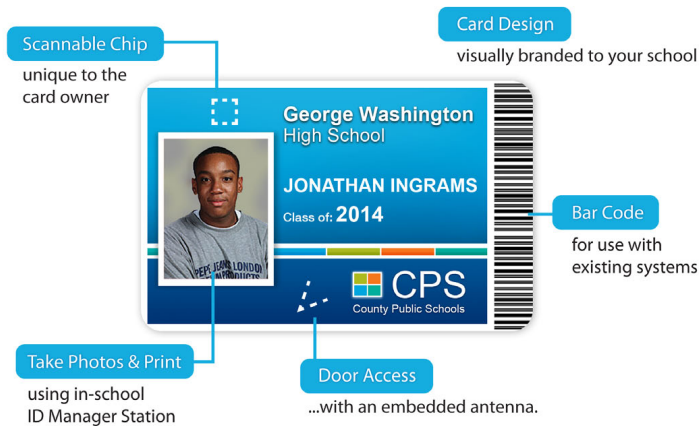

ID Manager Issuing The One Card - Smart ID Cards

ScholarChip is a smart card industry leader. Our One Card is the only true one card system available to K-12. Issuing our card to both students and staff is just the beginning of securing your campus. It automates multi-point attendance with safety and school operations. The One Card is the baseline component of our School Safety and Operations System.

Attendance Services

ID Manager is a component of the ScholarChip Cloud.
An Integrated School Safety and School Operation Service.

ScholarChip® ID Manager

Issuing The One Card

Card issuance is a unique combination of in-school hardware and cloud computing. In schools, our high volume card issuance stations take photos, issue smart IDs, search card holder records and manage batch printing. This is complemented from the cloud, with anywhere - anytime web-based photography and print capability. Hands down, we provide the easiest, fastest and most secure way to issue smart IDs, not only to a single school, but district-wide.

Features & Benefits:

Our One Card does many things

Our One Card is not proprietary: it works with our School Safety and Operations System and with other third party smart card services

Our One Card can be issued as a dual factor card: operating as both a proximity and smart card

MIFARE ISO 14443A (13.54 MHz) secure contact-less card

Highly secure, guaranteed Globally Unique ID (GUI)

Only one card is ever active, all previously lost or stolen cards are deactivated

Standard CR-80, credit card sized