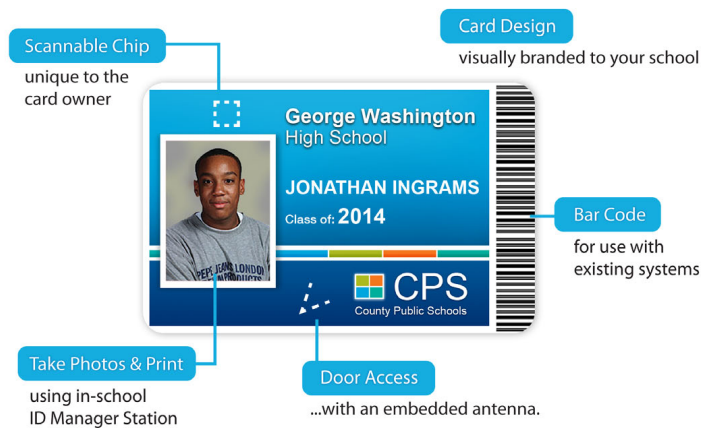

## ID Manager Issuing The One Card - Smart ID Cards

ScholarChip is a smart card industry leader. Our One Card is the only true one card system available to K-12. Issuing our card to both students and staff is just the beginning of securing your campus. It automates multi-point attendance with safety and school operations. The One Card is the baseline component of our School Safety and Operations System.

### Attendance Services

ID Manager is a component of the ScholarChip Cloud.  
An Integrated School Safety and School Operation Service.

# ScholarChip® ID Manager

## Issuing The One Card

Card issuance is a unique combination of in-school hardware and cloud computing. In schools, our high volume card issuance stations take photos, issue smart IDs, search card holder records and manage batch printing. This is complemented from the cloud, with anywhere - anytime web-based photography and print capability. Hands down, we provide the easiest, fastest and most secure way to issue smart IDs, not only to a single school, but district-wide.