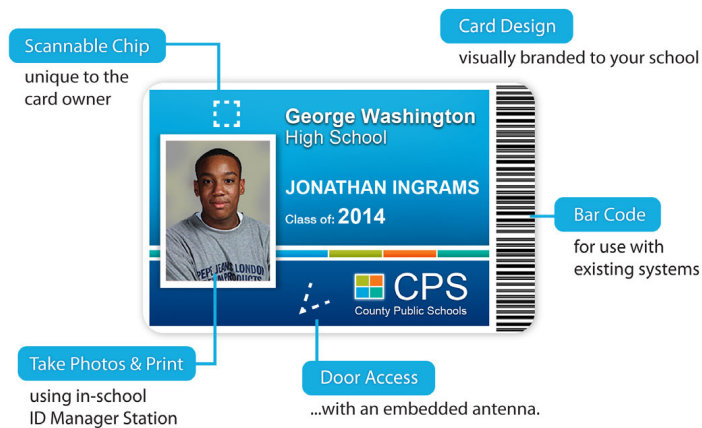

ID Manager Issuing The One Card - Smart ID Cards

ScholarChip is a smart card industry leader. Our One Card is the only true one card system available to K-12. Issuing our card to both students and staff is just the beginning of securing your campus. It automates multi-point attendance with safety and school operations. The One Card is the baseline component of our School Safety and Operations System.

Attendance Services

ID Manager is a component of the ScholarChip Cloud.
An Integrated School Safety and School Operation Service.

ScholarChip® ID Manager

Issuing The One Card

Card issuance is a unique combination of in-school hardware and cloud computing. In schools, our high volume card issuance stations take photos, issue smart IDs, search card holder records and manage batch printing. This is complemented from the cloud, with anywhere - anytime web-based photography and print capability. Hands down, we provide the easiest, fastest and most secure way to issue smart IDs, not only to a single school, but district-wide.

Also available as a mobile, kiosk-mounted station.

Features & Benefits:

Our One Card does many things

Our One Card is not proprietary: it works with our School Safety and Operations System and with other third party smart card services

Our One Card can be issued as a dual factor card: operating as both a proximity and smart card

MIFARE ISO 14443A (13.54 MHz) secure contact-less card

Highly secure, guaranteed Globally Unique ID (GUI)

Only one card is ever active, all previously lost or stolen cards are deactivated