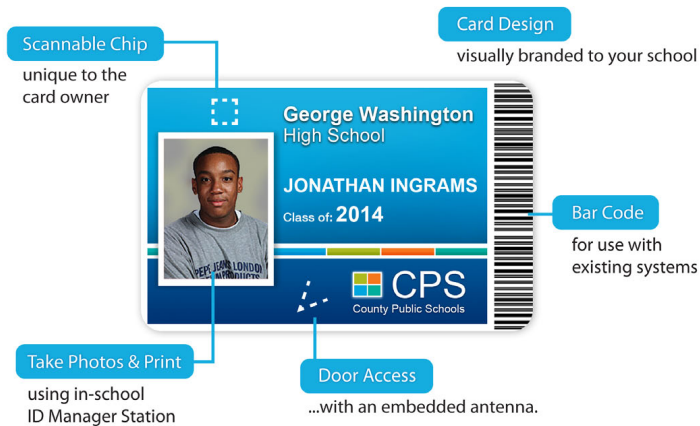

## ID Manager Issuing The One Card - Smart ID Cards

ScholarChip is a smart card industry leader. Our One Card is the only true one card system available to K-12. Issuing our card to both students and staff is just the beginning of securing your campus. It automates multi-point attendance with safety and school operations. The One Card is the baseline component of our School Safety and Operations System.

### Attendance Services

ID Manager is a component of the ScholarChip Cloud.  
An Integrated School Safety and School Operation Service.

# ScholarChip® ID Manager

## Issuing The One Card

Card issuance is a unique combination of in-school hardware and cloud computing. In schools, our high volume card issuance stations take photos, issue smart IDs, search card holder records and manage batch printing. This is complemented from the cloud, with anywhere - anytime web-based photography and print capability. Hands down, we provide the easiest, fastest and most secure way to issue smart IDs, not only to a single school, but district-wide.